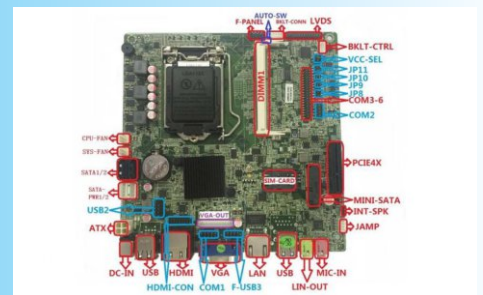

## Features:

- \*Support High-resolution content file, MAX to 1080P
- \*Support Information Publishing System
- \*Support Vertical and Horizontal
- \*Network configuration: Fixed IP, DHCP or Domain
- \*RJ45 and Wireless internet access
- \*Language: Chinese, English, Other language is available if required
- \*Extended function: multi-touch feature, adding printer, scanner, barcode reader, pos machine etc.

## Panel Parameter

Panel Size	42" LG A+ original industrial panel
Aspect Ratio	16:9
Active Area	940 mm * 529 mm
Resolution	1920 x 1080 (FHD)
Color	8Bit, 16.7M

## PC Configuration

OS	Windows 8
CPU	Intel core i5-4460 CPU, 3.2GHz
RAM	DDR 4GB
HDD	500GB
WIFI	WIFI Module+WIFI Antenna
Interface	HDMI*1, VGA*1, USB2.0*3, USB3.0*1, RJ45

Model	DW-CM32	DW-CM42	DW-CM47	DW-CM55
Size	32"	42"	47"	55"
Active	698*392mm	930*523mm		1210*680mm
Resolution	1080*1290			
Brightness	600cd/m'			
Touch Tech	Infrared			

## SPECIFICATION

Panel Brand	LG
Size	varies
Resolution	1080x1920
Visual Angle	88/88/88/88(L/R/U/D)
Brightness	350 cd/m2
Contrast	2500:1
Interface	USB2.0, HDMI, Rj45
Media	Support MPEG, MKV, AVI, JPEG, PNG, WAV, Mp3
Touch Screen	≤17ms response time
Operating System	Windows 8.1 Pro 64Bit
Processor	Inter based Core i5 4tg Gen3.0GHz
RAM	4GB DDR3
Storage	12BGB SSD
LAN	Built-in Gigabit Ethernet
WLAN	Internal 8-02.11 b/g/n
Software	Optional
Casing	yes
Speakers	yes
Power Consumption	135W